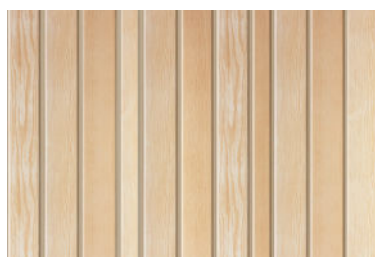

1 Norwood Mini x 3 Norwood

SPECIFICATIONS

40-year warranty

Made from 86% recycled steel, 100% recyclable at end of life

Premium quality pre-painted galvanized steel from Canada

Maintenance-free

Unique, rich colors

EPD & HPD available

Meets the most stringent tests in the industry