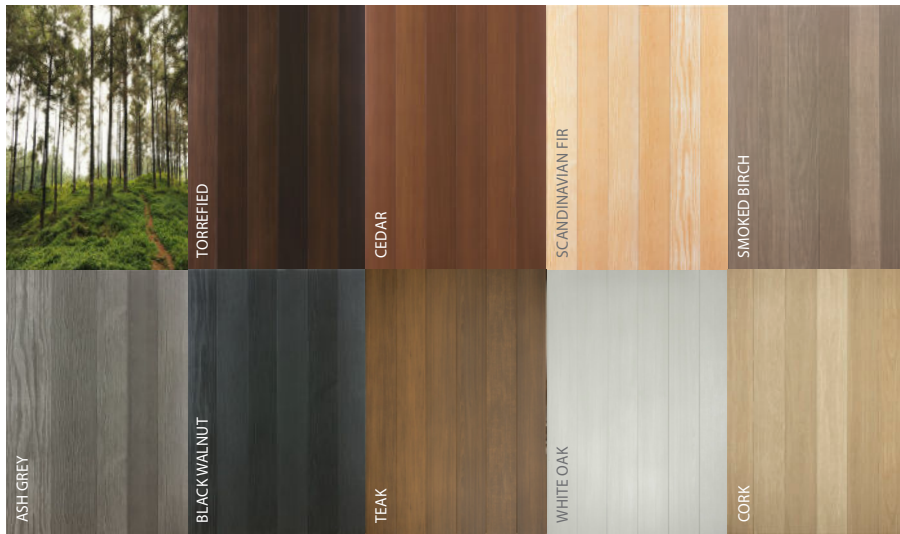

For a complete list of moldings available with Norwood profiles, please refer to the moldings booklet available on our website.

AVAILABLE COLORS

WOOD
Collection

INSPIRATION
Collection

SIGNATURE
Collection

Colors with rich, unique finishes that remarkably reproduce the look and feel of natural wood and noble materials.

The colors printed in this document are for guidance only and may vary slightly from the actual color.