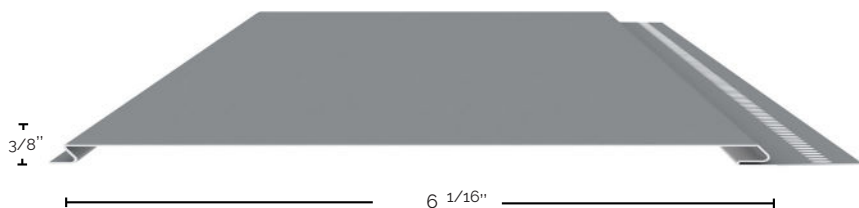

Designed specifically to save you time and money on installation, each panel sits on top of the next, requiring only gravity and a gentle push to put the panel in place.

CHARACTERISTICS

- Maintenance-free
- Can be installed vertically, horizontally, or diagonally
- Made of 100% pre-painted galvanized steel
- 40-year warranty
- Fast and easy installation
- Non-combustible product
- Enhanced wind resistance
- Contributes to LEED credits

SPECIFICATIONS

Length | 144 in (3 658 mm)
Width | 6 1/16 in (154 mm)
Depth | 3/8 in (19,1 mm)
Quantity per box | 12 panels of 144 in
Area covered | 72,75 sq. ft. (6,75 sq. m.)

MOLDINGS

THE TEXTURAL SYSTEM