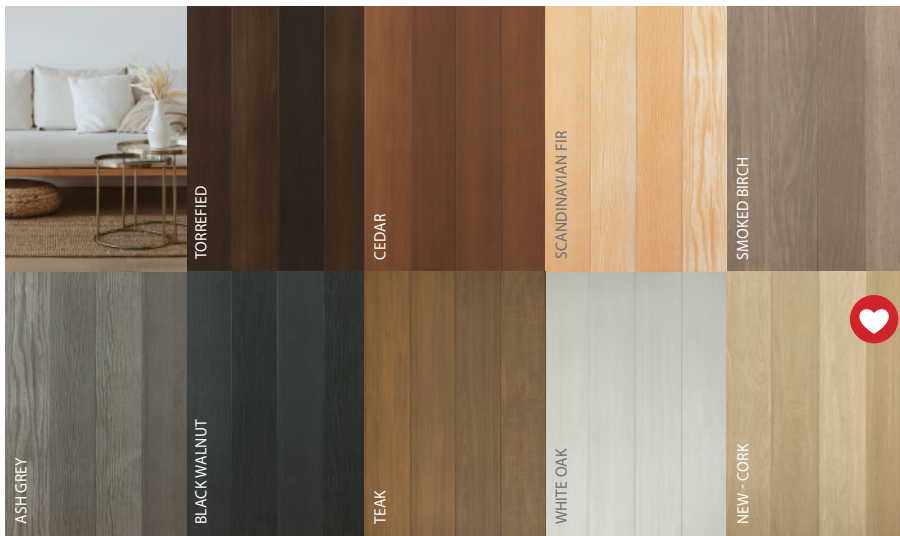

See the difference!

2x more resistant to UV rays

3x more resistant to micro-cracking, especially in sharp-angle shapes

WOOD Collection

INSPIRATION Collection

SIGNATURE Collection

Colors with rich, unique finishes that fantastically reproduce the look and appearance of wood or noble materials.