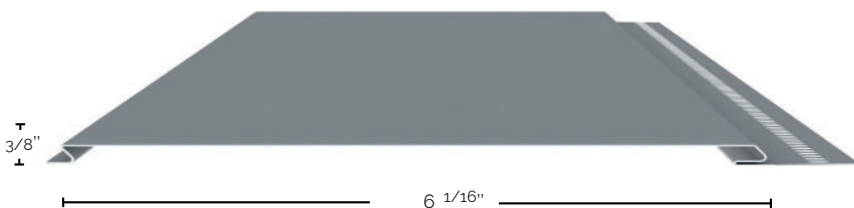

THE LOOK OF WOOD WITHOUT THE MAINTENANCE!

New HARRYWOOD PLUS

The same sleek look, with a
faster and simpler connection

Each panel sits on top of the next, requiring only gravity and a slight push to snap the panel into place. These improvements will save you time and money on installation.

SPECIFICATIONS

Length | 144 in (3658 mm)
Width | 6 1/16 in (154 mm)
Depth | 3/8 in (19.1 mm)
Quantity per box | 12 panels of 144 in
Area covered | 72.75 sq. ft. (6.75 sq. m.)

MOLDINGS

THE TEXTURAL SYSTEM