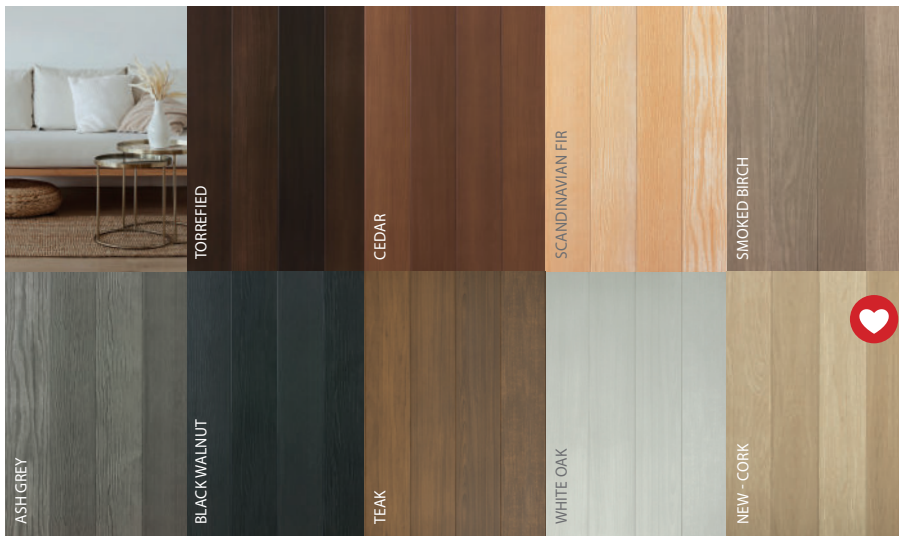

See the difference!

2x more resistant to UV rays

3x more resistant to micro-cracking, especially in sharp-angle shapes

WOOD Collection

INSPIRATION Collection

SIGNATURE Collection

Colors with rich, unique finishes that fantastically reproduce the look and appearance of wood or noble materials.

The colors printed in this sample board are for information purposes only and may vary slightly from the actual color.

Distributed by