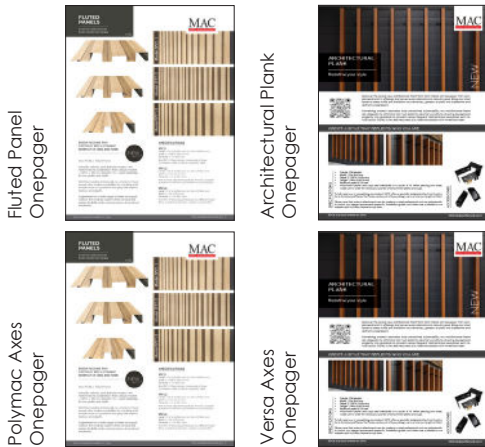

Order Date :	Date Needed :
Company Name :	Ship to Address :
Branch :	Email :
Contact :	Tel :

Send your complet request to : commande@macmetalarchitectural.com

ROOFING CATALOG	QT. NEEDED	QT.SHIPPED	SUBSTITUTE
K50-ENG (per unit)			
SIDING CATALOG	QT. NEEDED	QT.SHIPPED	SUBSTITUTE
K61-ENG (per unit)			
ICI (INDUS., COM., INSTI.) CATALOG	QT. NEEDED	QT.SHIPPED	SUBSTITUTE
K68-ENG (per unit)			
3 FOLDS WOOD COLOR	QT. NEEDED	QT.SHIPPED	SUBSTITUTE
K57-301 (per unit) Torrefied			
K57-302 (per unit) Cedar			
K57-303 (per unit) Black Walnut			
K57-304 (per unit) Smoked Birch			
K57-305 (per unit) Ash Grey			
K57-306 (per unit) Scandinavian Fir			
K57-310 (per unit) White Oak			
K57-312 (per unit) Teak			
K57-313 (per unit) Cork			
ARCHITECT BINDER	QT. NEEDED	QT.SHIPPED	SUBSTITUTE
K55-ENG (per unit)			
HARRYWOOD PLUS ONEPAGER	QT. NEEDED	QT.SHIPPED	SUBSTITUTE
K64-ENG (per unit)			
BB & RBB ONEPAGER	QT. NEEDED	QT.SHIPPED	SUBSTITUTE
K62-ENG (per unit)			
NEW COLOR CORK ONEPAGER	QT. NEEDED	QT.SHIPPED	SUBSTITUTE
K63-ENG (per unit)			
HWP & BB ONEPAGER	QT. NEEDED	QT.SHIPPED	SUBSTITUTE
K65-ENG (per unit)			
POLYMAC ONEPAGER	QT. NEEDED	QT.SHIPPED	SUBSTITUTE
K66-ENG (per unit)			
ARCHITECTURAL PLANK ONEPAGER	QT. NEEDED	QT.SHIPPED	SUBSTITUTE
K67-ENG (per unit)			
SNOW BARRIER ONEPAGER	QT. NEEDED	QT.SHIPPED	SUBSTITUTE
K60-ENG (per unit)			
FLUTED PANELS ONEPAGER	QT. NEEDED	QT.SHIPPED	SUBSTITUTE
K69-ENG (per unit)			
POLYMAC AXES ONEPAGER	QT. NEEDED	QT.SHIPPED	SUBSTITUTE
K48-ENG (per unit)			
VERSA AXES ONEPAGER	QT. NEEDED	QT.SHIPPED	SUBSTITUTE
K49-ENG (per unit)			
PAPER COLOR FAN	QT. NEEDED	QT.SHIPPED	SUBSTITUTE
K14P-ENG (per unit)			